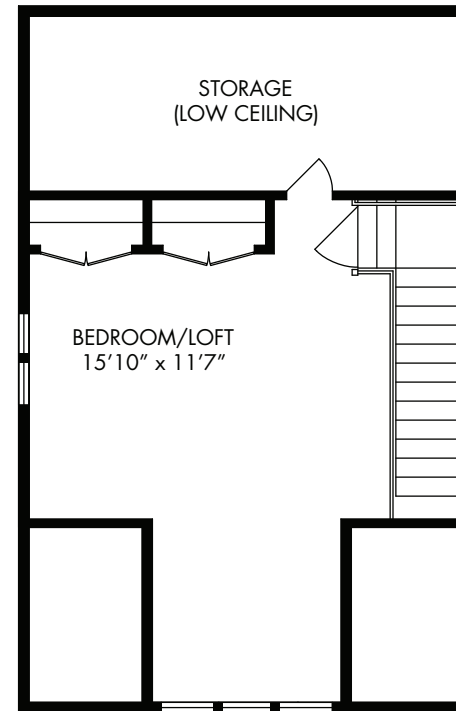

## END UNIT

- Three Story Townhome
- Three Bedrooms
- Two and a Half Bathrooms
- 1,570 Square Feet

## EDEN PLACE

• AT BEULAH CROSSING •

[www.EdenPlaceDC.com](http://www.EdenPlaceDC.com)

(202) 241-EDEN

\*ALL DIMENSIONS AND DESIGNS ARE SUBJECT TO CHANGE