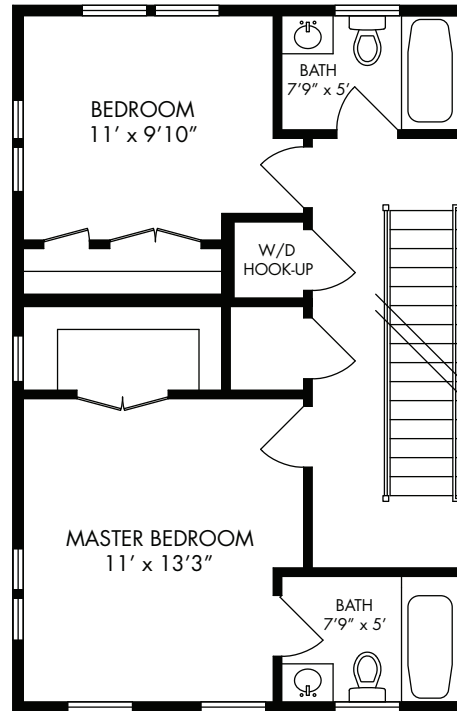

# The Blackwell

## END UNIT

- Three Story Townhome
- Three Bedrooms
- Two and a Half Bathrooms
- 1,570 Square Feet

## EDEN PLACE

• AT BEULAH CROSSING •

[www.EdenPlaceDC.com](http://www.EdenPlaceDC.com)

(202) 241-EDEN

\*ALL DIMENSIONS AND DESIGNS ARE SUBJECT TO CHANGE