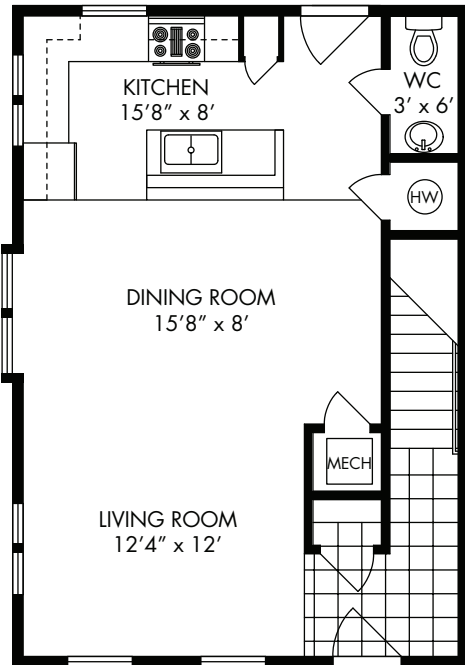

## END UNIT

- Three Story Townhome
- Three Bedrooms
- Two and a Half Bathrooms
- 1,570 Square Feet