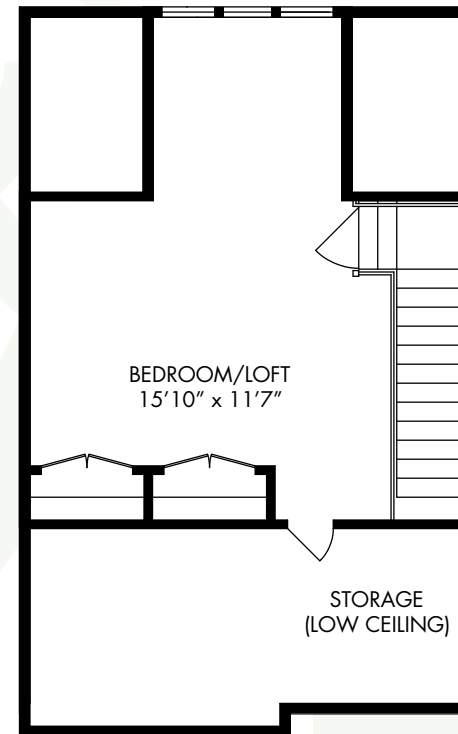

The Blackwell

INTERIOR UNIT

- Three Story Townhome
- Three Bedrooms
- Two and a Half Bathrooms
- 1,570 Square Feet

FIRST FLOOR

SECOND FLOOR

LOFT/THIRD FLOOR

EDEN PLACE

• AT BEULAH CROSSING •

www.EdenPlaceDC.com

(202) 241-EDEN

*ALL DIMENSIONS AND DESIGNS ARE SUBJECT TO CHANGE