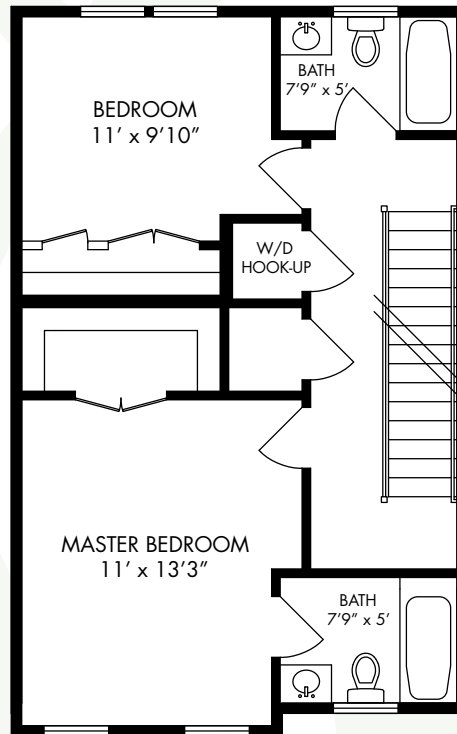

The Blackwell

INTERIOR UNIT

- Three Story Townhome
- Three Bedrooms
- Two and a Half Bathrooms
- 1,570 Square Feet

FIRST FLOOR

SECOND FLOOR

LOFT/THIRD FLOOR

EDEN PLACE

• AT BEULAH CROSSING •

www.EdenPlaceDC.com

(202) 241-EDEN

*ALL DIMENSIONS AND DESIGNS ARE SUBJECT TO CHANGE