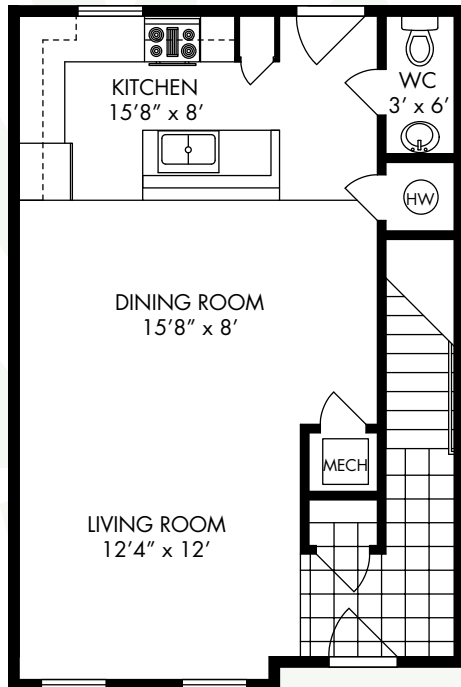

The Blackwell

INTERIOR UNIT

- Three Story Townhome
- Three Bedrooms
- Two and a Half Bathrooms
- 1,570 Square Feet

FIRST FLOOR

SECOND FLOOR

LOFT/THIRD FLOOR

EDEN PLACE

• AT BEULAH CROSSING •

www.EdenPlaceDC.com

(202) 241-EDEN

*ALL DIMENSIONS AND DESIGNS ARE SUBJECT TO CHANGE