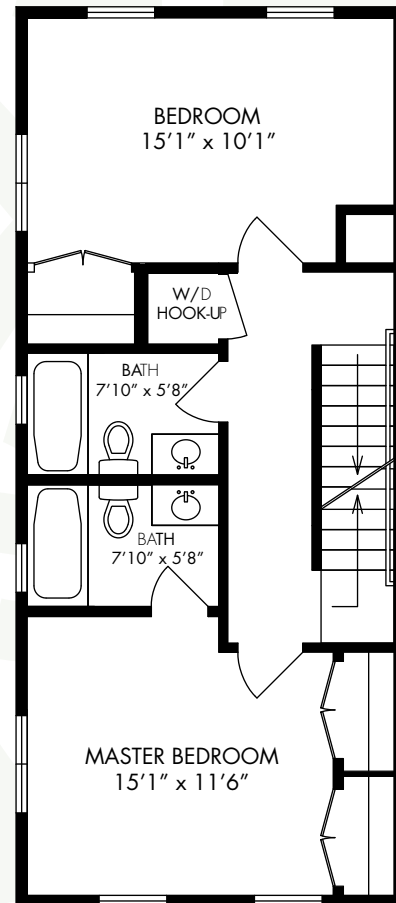

The Cobb

END UNIT

- Three Story Townhome
- Three Bedrooms
- Two and a Half Bathrooms
- 1,492 Square Feet

EDEN PLACE

• AT BEULAH CROSSING •

www.EdenPlaceDC.com

(202) 241-EDEN

*ALL DIMENSIONS AND DESIGNS ARE SUBJECT TO CHANGE