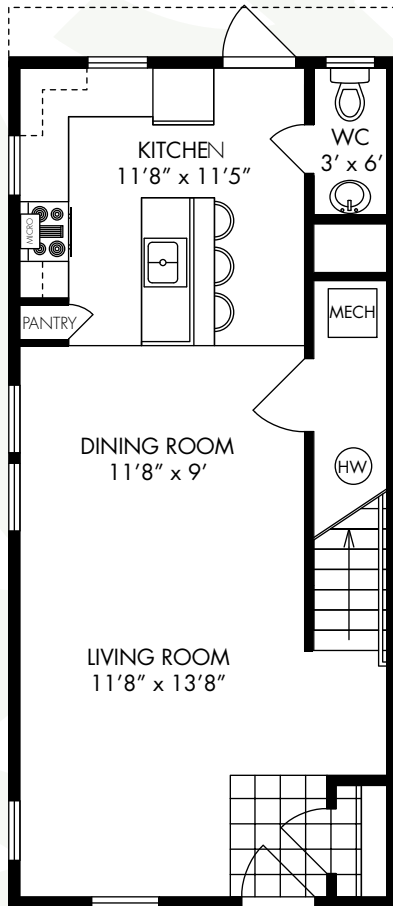

The Cobb

END UNIT

- Three Story Townhome
- Three Bedrooms
- Two and a Half Bathrooms
- 1,492 Square Feet

EDEN PLACE

• AT BEULAH CROSSING •

www.EdenPlaceDC.com

(202) 241-EDEN

*ALL DIMENSIONS AND DESIGNS ARE SUBJECT TO CHANGE