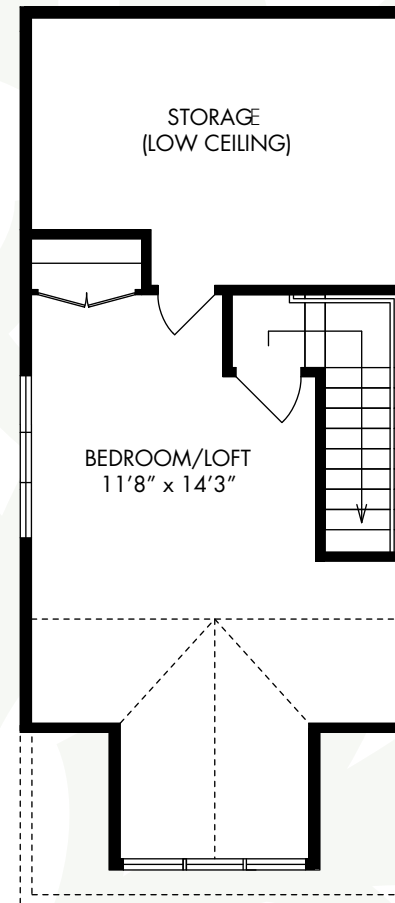

The Cobb

END UNIT

- Three Story Townhome
- Three Bedrooms
- Two and a Half Bathrooms
- 1,492 Square Feet

EDEN PLACE

• AT BEULAH CROSSING •

www.EdenPlaceDC.com

(202) 241-EDEN

*ALL DIMENSIONS AND DESIGNS ARE SUBJECT TO CHANGE