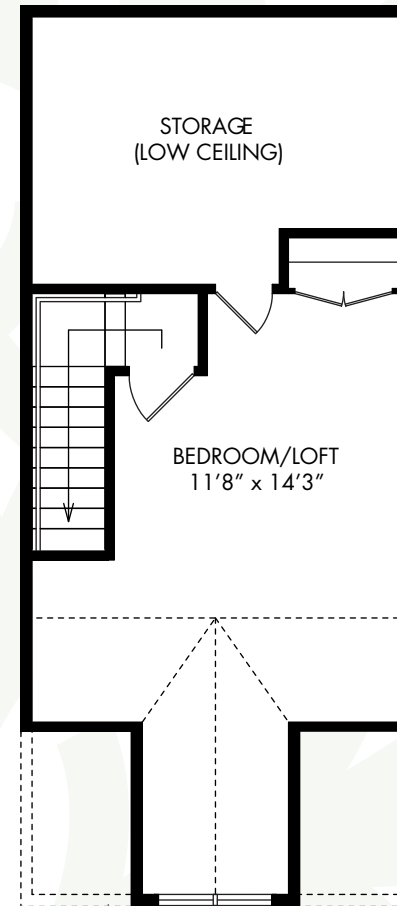

# The Cobb

INTERIOR UNIT

- Three Story Townhome
- Three Bedrooms
- Two and a Half Bathrooms
- 1,492 Square Feet

## EDEN PLACE

• AT BEULAH CROSSING •

[www.EdenPlaceDC.com](http://www.EdenPlaceDC.com)

(202) 241-EDEN

\*ALL DIMENSIONS AND DESIGNS ARE SUBJECT TO CHANGE