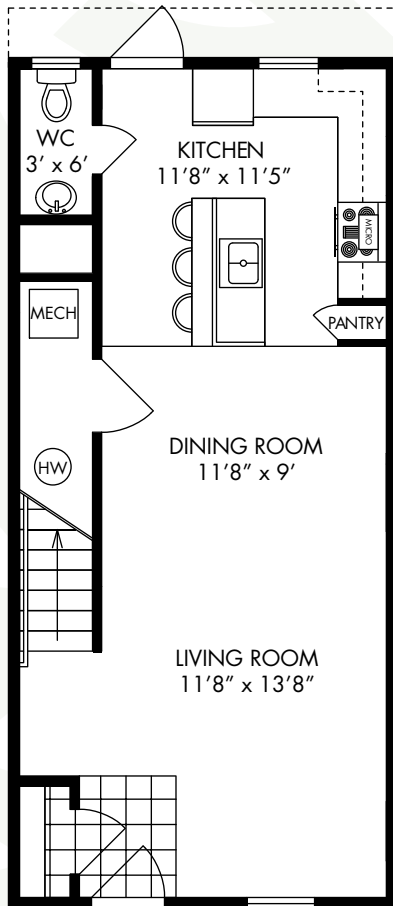

# The Cobb

INTERIOR UNIT

- Three Story Townhome
- Three Bedrooms
- Two and a Half Bathrooms
- 1,492 Square Feet

## EDEN PLACE

• AT BEULAH CROSSING •

[www.EdenPlaceDC.com](http://www.EdenPlaceDC.com)

(202) 241-EDEN

\*ALL DIMENSIONS AND DESIGNS ARE SUBJECT TO CHANGE