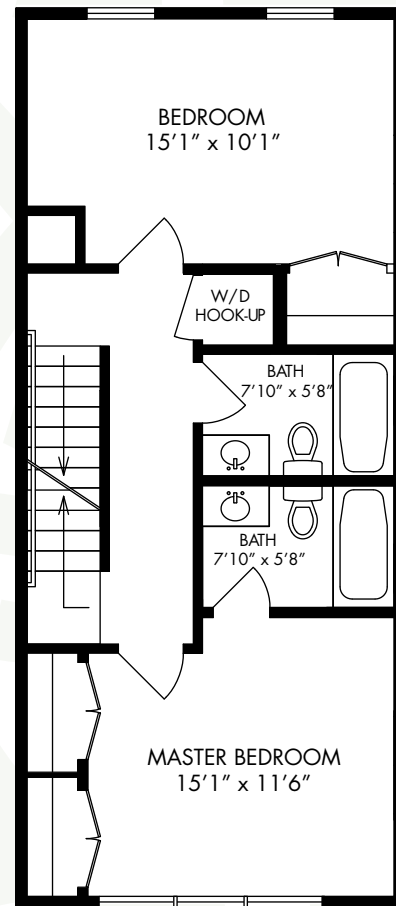

# The Cobb

INTERIOR UNIT

- Three Story Townhome
- Three Bedrooms
- Two and a Half Bathrooms
- 1,492 Square Feet

## EDEN PLACE

• AT BEULAH CROSSING •

[www.EdenPlaceDC.com](http://www.EdenPlaceDC.com)

(202) 241-EDEN

\*ALL DIMENSIONS AND DESIGNS ARE SUBJECT TO CHANGE