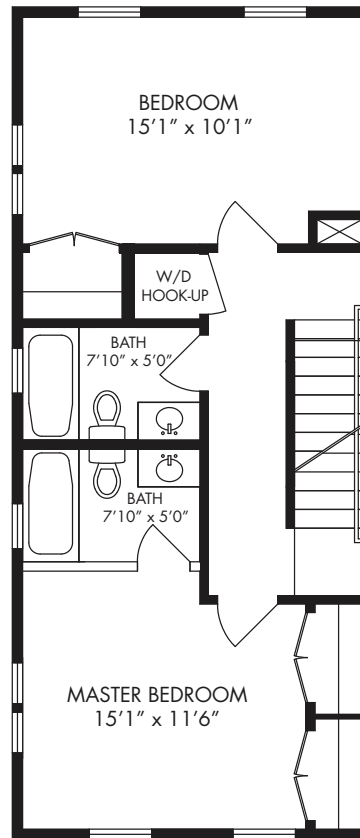

The Jackson

END UNIT

- Three Story Townhome plus Basement
- Three Bedrooms
- Two and a Half Bathrooms
- 1,524 Square Feet

BASEMENT

FIRST FLOOR

SECOND FLOOR

THIRD FLOOR

EDEN PLACE

• AT BEULAH CROSSING •

www.EdenPlaceDC.com

(202) 241-EDEN

*ALL DIMENSIONS AND DESIGNS ARE SUBJECT TO CHANGE