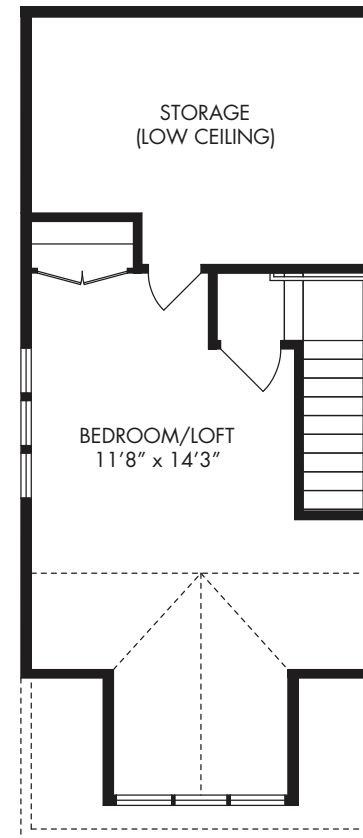

The Jackson

END UNIT

- Three Story Townhome plus Basement
- Three Bedrooms
- Two and a Half Bathrooms
- 1,524 Square Feet

BASEMENT

FIRST FLOOR

SECOND FLOOR

THIRD FLOOR

EDEN PLACE

• AT BEULAH CROSSING •

www.EdenPlaceDC.com

(202) 241-EDEN

*ALL DIMENSIONS AND DESIGNS ARE SUBJECT TO CHANGE