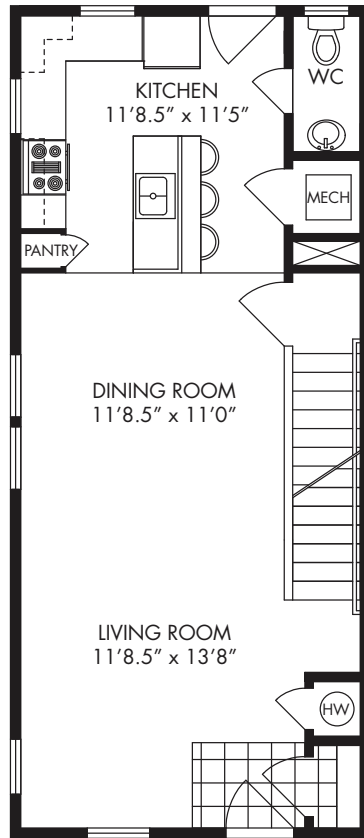

The Jackson

END UNIT

- Three Story Townhome plus Basement
- Three Bedrooms
- Two and a Half Bathrooms
- 1,524 Square Feet

BASEMENT

FIRST FLOOR

SECOND FLOOR

THIRD FLOOR

EDEN PLACE

• AT BEULAH CROSSING •

www.EdenPlaceDC.com

(202) 241-EDEN

*ALL DIMENSIONS AND DESIGNS ARE SUBJECT TO CHANGE