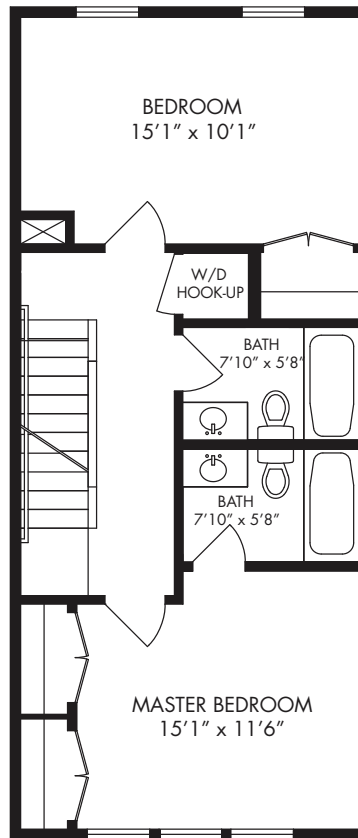

## INTERIOR UNIT

- Three Story Townhome plus Basement
- Three Bedrooms
- Two and a Half Bathrooms
- 1,524 Square Feet

BASEMENT

FIRST FLOOR

SECOND FLOOR

THIRD FLOOR

# EDEN PLACE

• AT BEULAH CROSSING •

[www.EdenPlaceDC.com](http://www.EdenPlaceDC.com)

(202) 241-EDEN

\*ALL DIMENSIONS AND DESIGNS ARE SUBJECT TO CHANGE