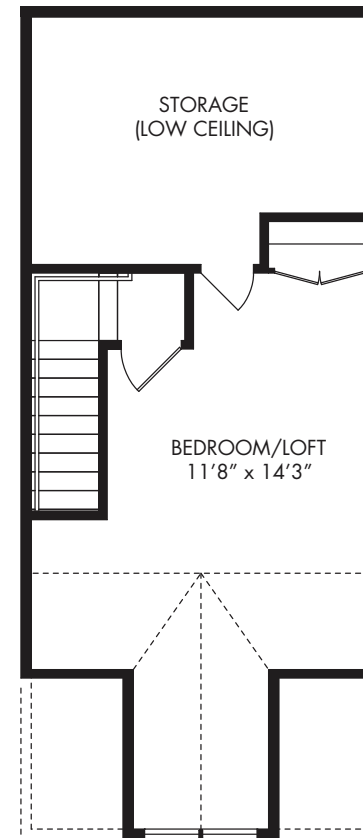

## INTERIOR UNIT

- Three Story Townhome plus Basement
- Three Bedrooms
- Two and a Half Bathrooms
- 1,524 Square Feet

BASEMENT

FIRST FLOOR

SECOND FLOOR

THIRD FLOOR

# EDEN PLACE

• AT BEULAH CROSSING •

[www.EdenPlaceDC.com](http://www.EdenPlaceDC.com)

(202) 241-EDEN

\*ALL DIMENSIONS AND DESIGNS ARE SUBJECT TO CHANGE