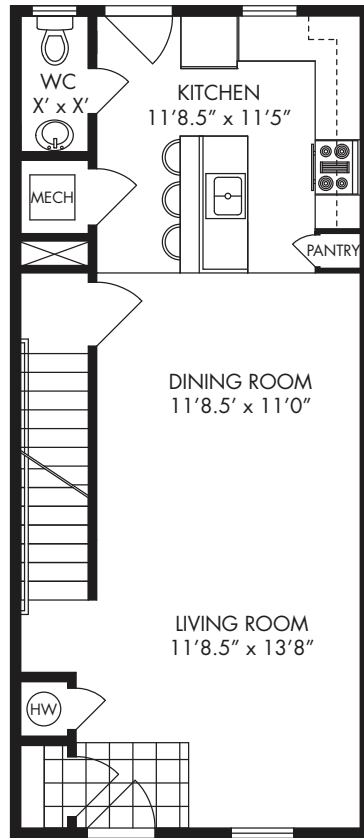

# The Jackson

## INTERIOR UNIT

- Three Story Townhome plus Basement
- Three Bedrooms
- Two and a Half Bathrooms
- 1,524 Square Feet

BASEMENT

FIRST FLOOR

SECOND FLOOR

THIRD FLOOR

# EDEN PLACE

• AT BEULAH CROSSING •

[www.EdenPlaceDC.com](http://www.EdenPlaceDC.com)

(202) 241-EDEN

\*ALL DIMENSIONS AND DESIGNS ARE SUBJECT TO CHANGE